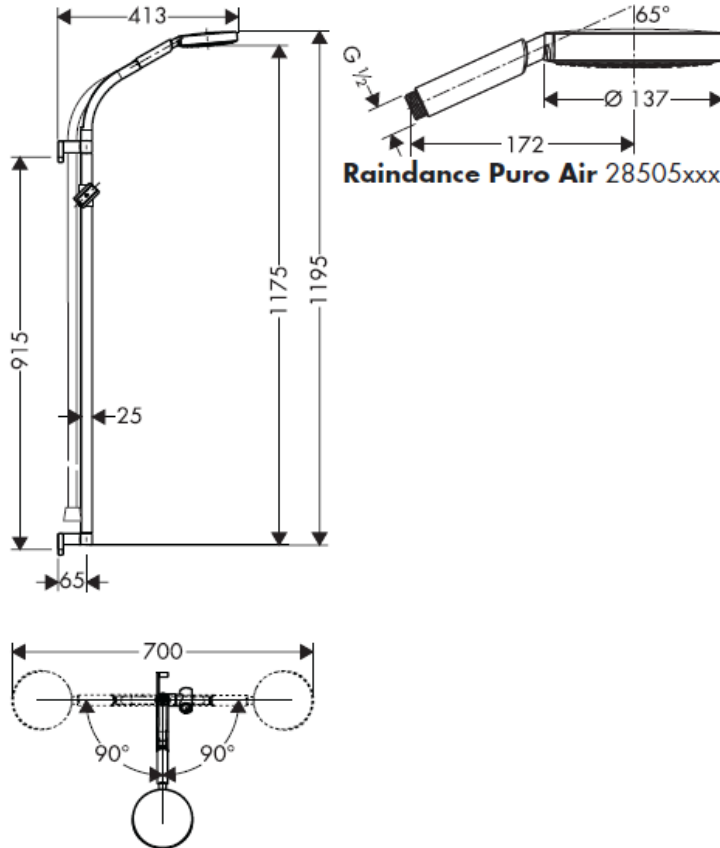

SPECIFICATION SHEET - fittings

BRAND:	hangrohe	Product Photo:
ORIGIN:	Germany	
SERIES:	Wall Bar Set	
PRODUCT DESCRIPTION:	Raindance S 150 Air/ Raindance 90cm wall bar set	
MODEL No.	27876 000	
FINISH/COLOUR:	Chrome-plated	
DIMENSIONS:		
OPTIONAL MATCHING PARTS:		

Technical Informations:

REMINDER:	Pipe flushing must be done before faucets are installed. Failure to do so voids the warranty.
	Do not use cleaners containing abrasive cleansers, ammonia, bleach, acids, waxes, alcohol, solvents or other products not recommended for chrome.
	All information is for reference only, installation shall always be based on the actual product delivered.